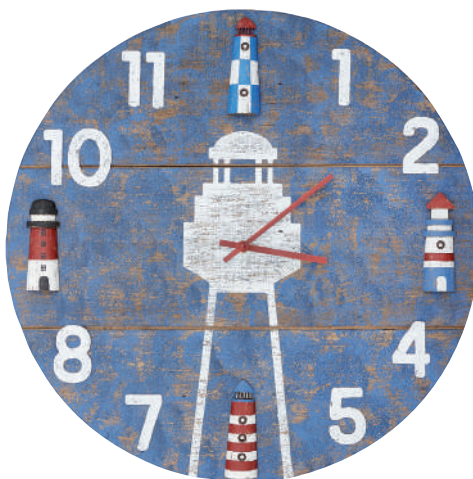

**D2757** | Wall Clock  
L: 18,5 CM - H: 31 CM  
Metal

**D2758** | Wall Clock  
ø: 10 CM - H: 24 CM  
Plastic

**D2759** | Wall Clock  
ø: 10 CM - H: 24 CM  
Plastic

**D2749** | Wall Clock  
ø: 30 CM  
Plastic + Glass

**D2750** | Wall Clock  
ø: 30 CM  
Wood + Glass

**D2765** | Wall Clock  
ø: 30 CM  
Wood + Glass

**D7630** | Wall Clock  
L: 14,5 CM - H: 120 CM  
Wood

**D7631** | Wall Clock  
ø: 40 CM  
Wood

**D2751** | Wall Clock  
ø: 35 CM  
Wood + Glass

**REDUCED PRICE** **D7563** | Wall Clock  
ø: 50 CM  
Wood

**D2026** | Wall Clock  
ø: 60 CM  
Wood

**REDUCED PRICE** D7629 | Wall Clock  
L: 18,5 CM - H: 30,5 CM (X2)  
Wood + Metal

D7627 | Wall Clock  
Ø: 40 CM (X2)  
Metal