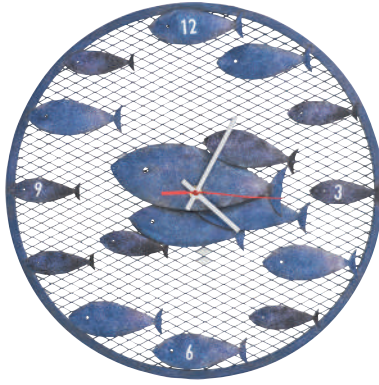

REDUCED PRICE **D7563** | Wall Clock
ø: 50 CM
Wood

D7627 | Wall Clock
Ø: 40 CM (X2)
Metal