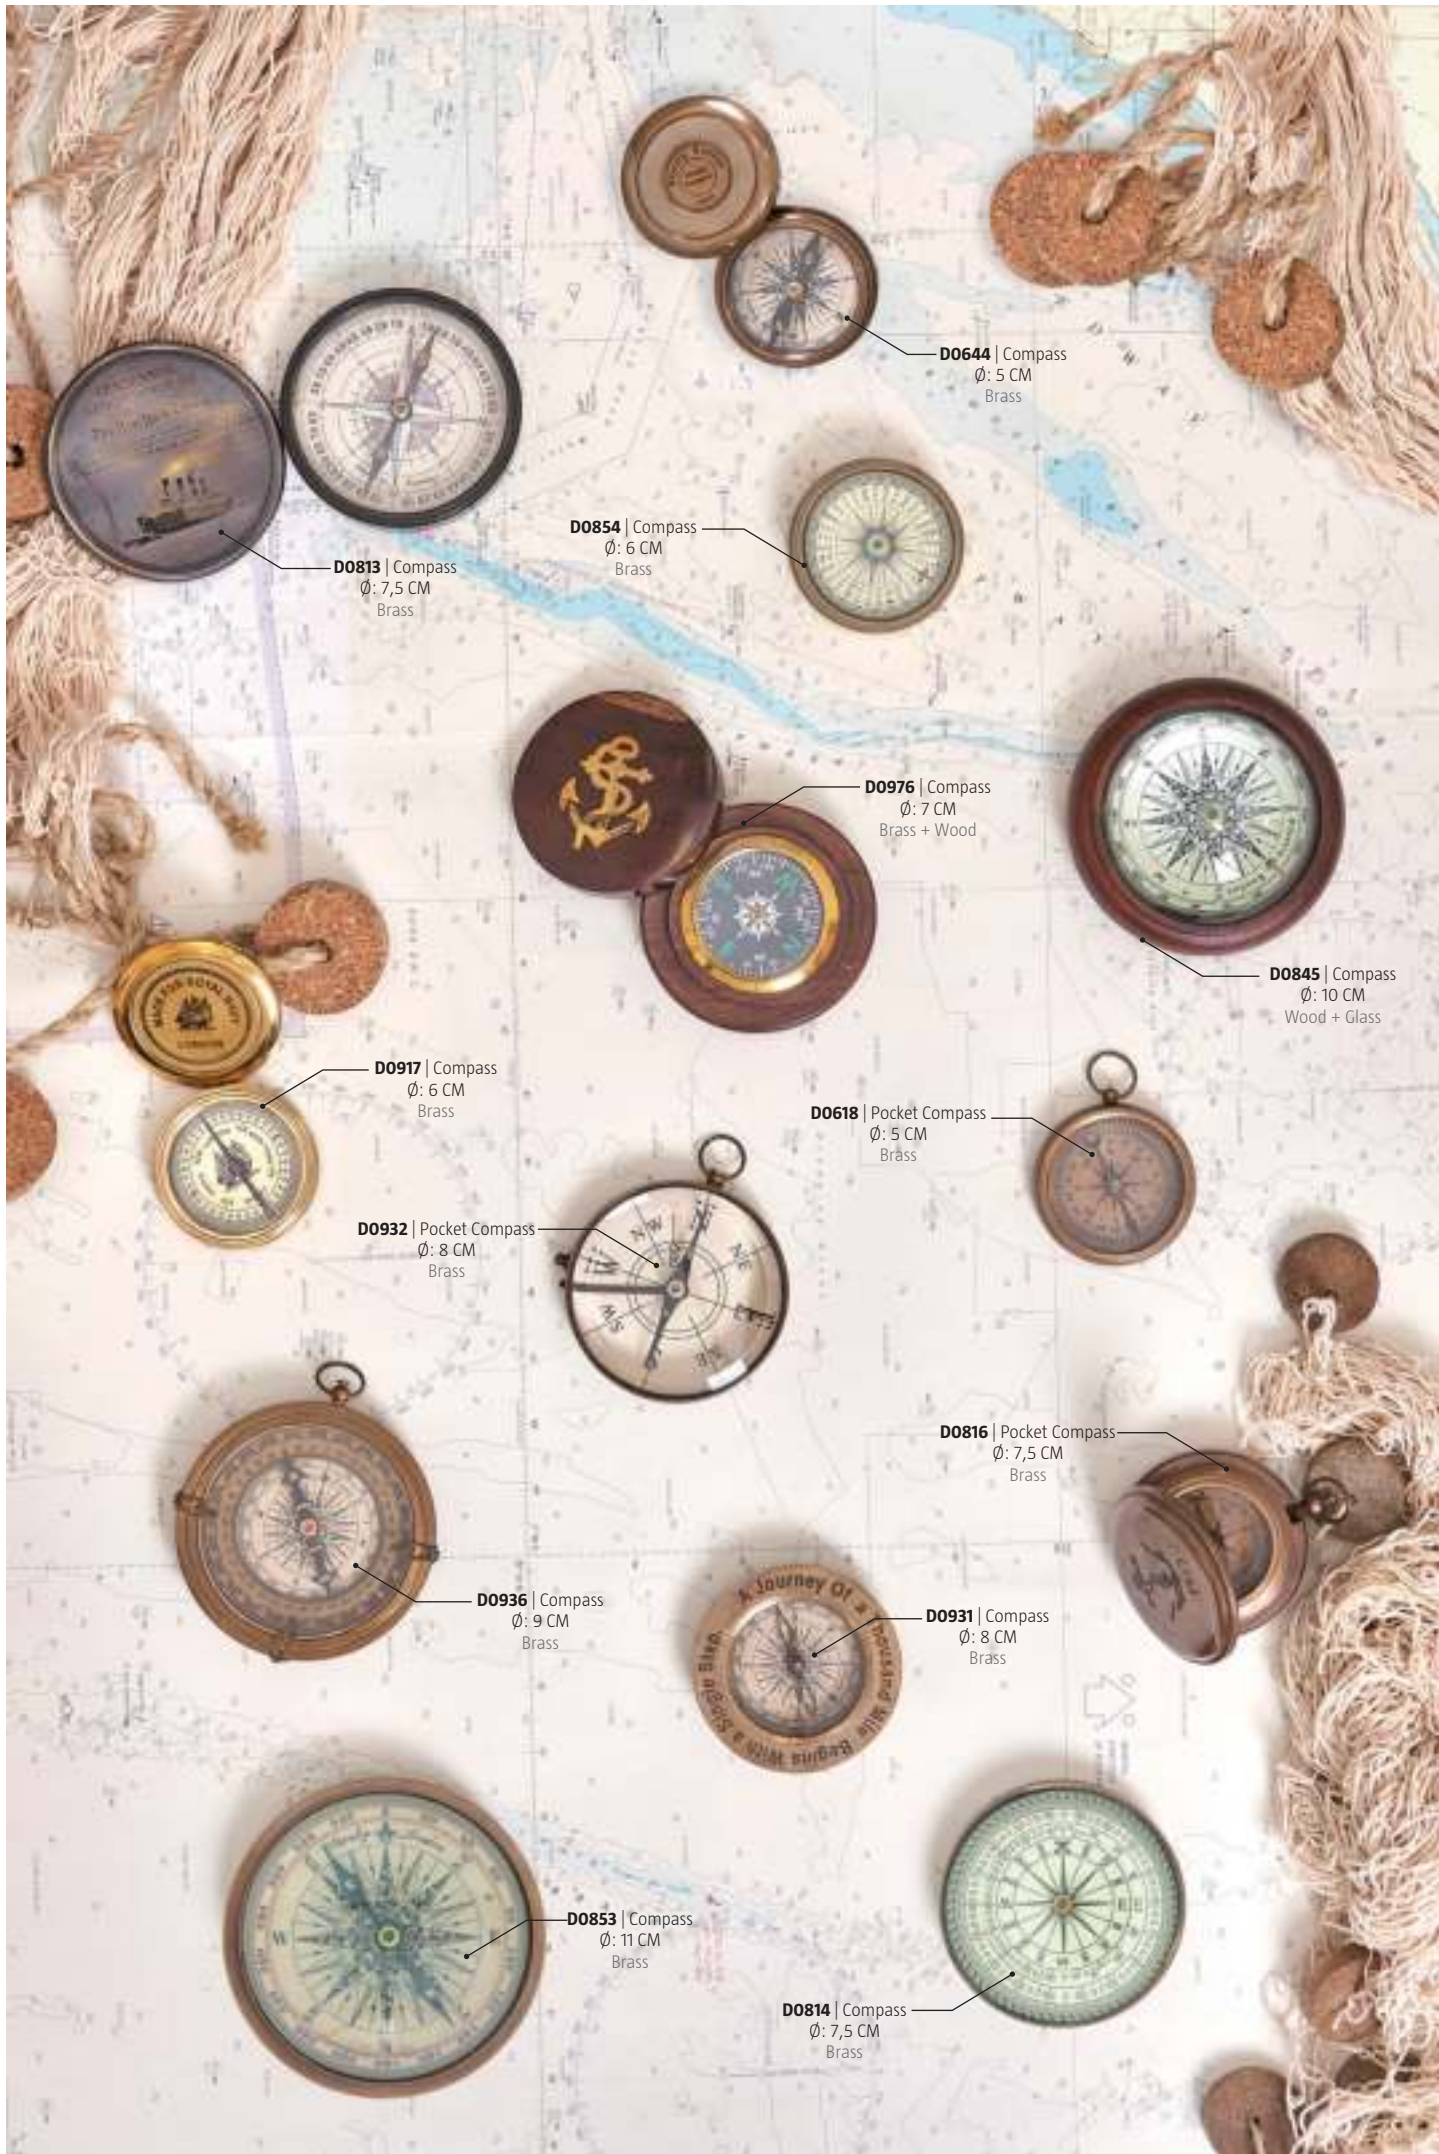

D0813 | Compass
Ø: 7,5 CM
Brass

D0854 | Compass
Ø: 6 CM
Brass

D0644 | Compass
Ø: 5 CM
Brass

D0976 | Compass
Ø: 7 CM
Brass + Wood

D0845 | Compass
Ø: 10 CM
Wood + Glass

D0917 | Compass
Ø: 6 CM
Brass

D0618 | Pocket Compass
Ø: 5 CM
Brass

D0932 | Pocket Compass
Ø: 8 CM
Brass

D0816 | Pocket Compass
Ø: 7,5 CM
Brass

D0936 | Compass
Ø: 9 CM
Brass

D0931 | Compass
Ø: 8 CM
Brass

D0853 | Compass
Ø: 11 CM
Brass

D0814 | Compass
Ø: 7,5 CM
Brass